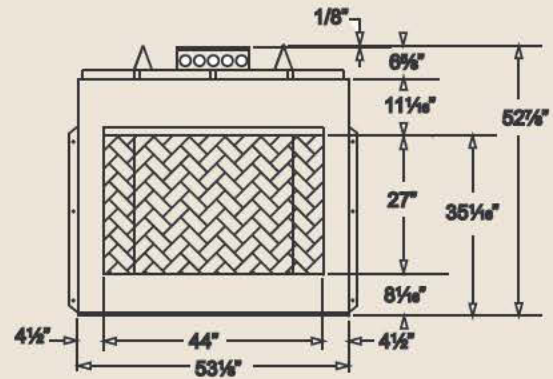

A Brand of Monessen Hearth Systems Co.
149 Cleveland Drive, Paris, Kentucky 40361

www.monessenhearth.com

To avoid personal injury or property damage, the product described by this brochure must be installed, operated and maintained in strict compliance with the instructions packaged with the product and all applicable building or fire codes. Contact local building or fire officials about restrictions and installation inspection requirements. All photographs and drawings on this brochure are for illustrative purposes only and are not intended for, nor should they be used as a substitute for the instructions packaged with the unit. Appearance and specifications of the product are subject to change without notice. © 2010 Monessen Hearth Systems Co.