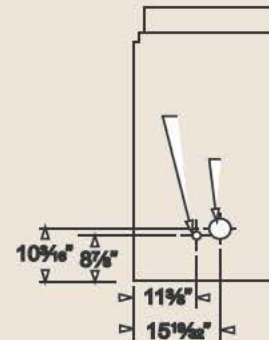

PRODUCT SPECIFICATIONS
SB44SS Outdoor/Indoor Fireplace

ACTUAL DIMENSIONS

Width: 53-1/8"
Height: 52-7/8"
Depth: 26-3/8"

TECHNICAL INFORMATION

- Can be installed indoors or out
- Built in flue damper
- Mesh screen
- Basket grate
- Stainless steel construction
- Herringbone refractory firebrick lining
- Side gas line access
- Uses 11 CF chimney
- Radiant or Circulating: Radiant
- OMNI Design Certified

FIELD INSTALLED ACCESSORIES

- Full framed glass doors: (Black, Polished Brass or Stainless Steel for indoor use)
- Stainless steel glass doors (if doors are required for outdoor use)
- Outside air kit (indoor only)
- Duct connector (indoor only)
- Matchlight Outdoor Vented Gas logs

A Brand of Monessen Hearth Systems Co.
149 Cleveland Drive, Paris, Kentucky 40361

www.monessenhearth.com

To avoid personal injury or property damage, the product described by this brochure must be installed, operated and maintained in strict compliance with the instructions packaged with the product and all applicable building or fire codes. Contact local building or fire officials about restrictions and installation inspection requirements. All photographs and drawings on this brochure are for illustrative purposes only and are not intended for, nor should they be used as a substitute for the instructions packaged with the unit. Appearance and specifications of the product are subject to change without notice. © 2010 Monessen Hearth Systems Co.