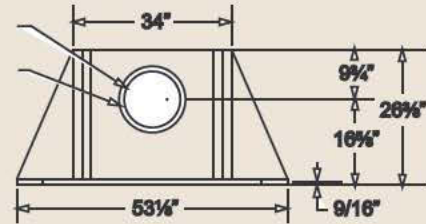

A Brand of Monessen Hearth Systems Co.
149 Cleveland Drive, Paris, Kentucky 40361

www.monessenhearth.com

To avoid personal injury or property damage, the product described by this brochure must be installed, operated and maintained in strict compliance with the instructions packaged with the product and all applicable building or fire codes. Contact local building or fire officials about restrictions and installation inspection requirements. All photographs and drawings on this brochure are for illustrative purposes only and are not intended for, nor should they be used as a substitute for the instructions packaged with the unit. Appearance and specifications of the product are subject to change without notice. © 2010 Monessen Hearth Systems Co.