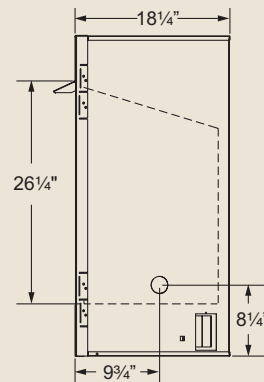

A Brand of Monessen Hearth Systems Co.
149 Cleveland Drive, Paris, Kentucky 40361

www.monessenhearth.com

To avoid personal injury or property damage, the product described by this brochure must be installed, operated and maintained in strict compliance with the instructions packaged with the product and all applicable building or fire codes. Contact local building or fire officials about restrictions and installation inspection requirements. All photographs and drawings on this brochure are for illustrative purposes only and are not intended for, nor should they be used as a substitute for the instructions packaged with the unit. Appearance and specifications of the product are subject to change without notice. © 2009 Monessen Hearth Systems Co.