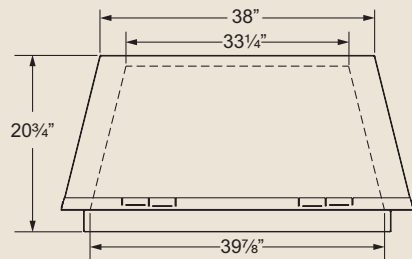

A Brand of Monessen Hearth Systems Co.
149 Cleveland Drive, Paris, Kentucky 40361

www.monessenhearth.com

To avoid personal injury or property damage, the product described by this brochure must be installed, operated and maintained in strict compliance with the instructions packaged with the product and all applicable building or fire codes. Contact local building or fire officials about restrictions and installation inspection requirements. All photographs and drawings on this brochure are for illustrative purposes only and are not intended for, nor should they be used as a substitute for the instructions packaged with the unit. Appearance and specifications of the product are subject to change without notice. © 2009 Monessen Hearth Systems Co.