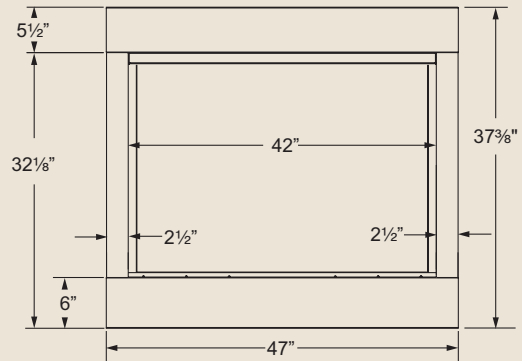

A Brand of Monessen Hearth Systems Co.
149 Cleveland Drive, Paris, Kentucky 40361

www.monessenhearth.com

To avoid personal injury or property damage, the product described by this brochure must be installed, operated and maintained in strict compliance with the instructions packaged with the product and all applicable building or fire codes. Contact local building or fire officials about restrictions and installation inspection requirements. All photographs and drawings on this brochure are for illustrative purposes only and are not intended for, nor should they be used as a substitute for the instructions packaged with the unit. Appearance and specifications of the product are subject to change without notice. © 2009 Monessen Hearth Systems Co.