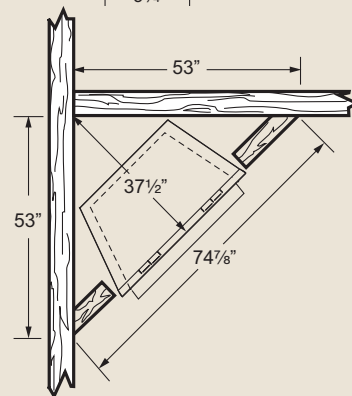

A Brand of Monessen Hearth Systems Co.
149 Cleveland Drive, Paris, Kentucky 40361

www.monessenhearth.com

To avoid personal injury or property damage, the product described by this brochure must be installed, operated and maintained in strict compliance with the instructions packaged with the product and all applicable building or fire codes. Contact local building or fire officials about restrictions and installation inspection requirements. All photographs and drawings on this brochure are for illustrative purposes only and are not intended for, nor should they be used as a substitute for the instructions packaged with the unit. Appearance and specifications of the product are subject to change without notice. © 2009 Monessen Hearth Systems Co.