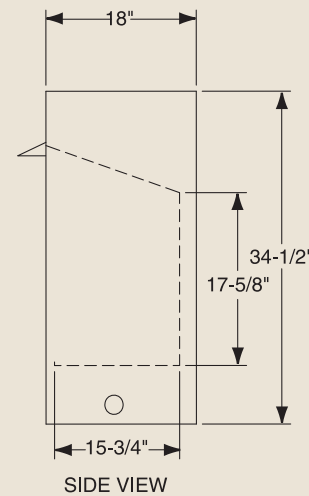

A Brand of Monessen Hearth Systems Co.
149 Cleveland Drive, Paris, Kentucky 40361

www.monessenhearth.com

To avoid personal injury or property damage, the product described by this brochure must be installed, operated and maintained in strict compliance with the instructions packaged with the product and all applicable building or fire codes. Contact local building or fire officials about restrictions and installation inspection requirements. All photographs and drawings on this brochure are for illustrative purposes only and are not intended for, nor should they be used as a substitute for the instructions packaged with the unit. Appearance and specifications of the product are subject to change without notice. © 2009 Monessen Hearth Systems Co.