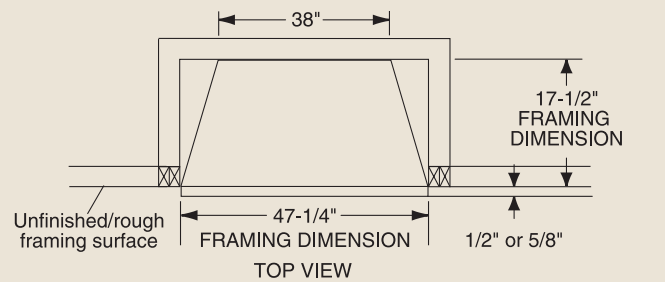

PRODUCT SPECIFICATIONS  
DFS42C Vent Free

**INTERIOR DIMENSIONS**

Front opening width: 40"  
 Front opening height: 21-7/8"  
 Rear wall width: 33-3/8"  
 Firebox depth: 15-3/4"

**TECHNICAL INFORMATION**

Max. BTU Input: 38,000 BTU/HR  
 Ignition System: Standing Pilot  
 Gas Type: Natural or LP  
 Clearance to Fireplace: Zero  
 CSA Design Certified

**FIELD INSTALLED ACCESSORIES**

Louvers: Polished Brass, Pewter  
 Curved Trim: Brass, Pewter, Black  
 Medium Trim: Brass, Pewter, Black  
 Variable Thermostat Controlled Forced Air Blower (160cfm) - BLOTMC  
 Cottage Clay firebrick  
 Cottage Red firebrick  
 Ambient Technologies™ Remote Controls and Thermostats  
 Wood Cabinet Surrounds and Hearths  
 Classic and Designer Facings