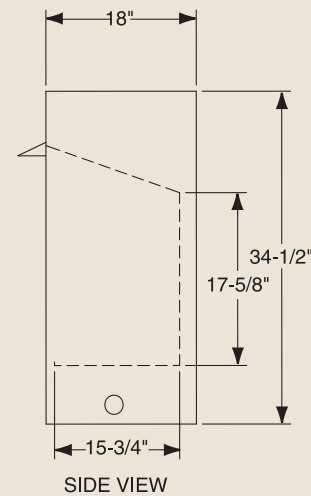

A Brand of Monessen Hearth Systems Co.
149 Cleveland Drive, Paris, Kentucky 40361

www.monessenhearth.com

To avoid personal injury or property damage, the product described by this brochure must be installed, operated and maintained in strict compliance with the instructions packaged with the product and all applicable building or fire codes. Contact local building or fire officials about restrictions and installation inspection requirements. All photographs and drawings on this brochure are for illustrative purposes only and are not intended for, nor should they be used as a substitute for the instructions packaged with the unit. Appearance and specifications of the product are subject to change without notice. © 2009 Monessen Hearth Systems Co.