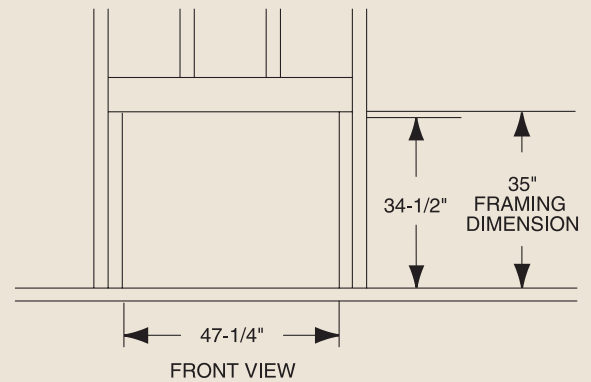

A Brand of Monessen Hearth Systems Co.
149 Cleveland Drive, Paris, Kentucky 40361

www.monessenhearth.com

To avoid personal injury or property damage, the product described by this brochure must be installed, operated and maintained in strict compliance with the instructions packaged with the product and all applicable building or fire codes. Contact local building or fire officials about restrictions and installation inspection requirements. All photographs and drawings on this brochure are for illustrative purposes only and are not intended for, nor should they be used as a substitute for the instructions packaged with the unit. Appearance and specifications of the product are subject to change without notice. © 2009 Monessen Hearth Systems Co.