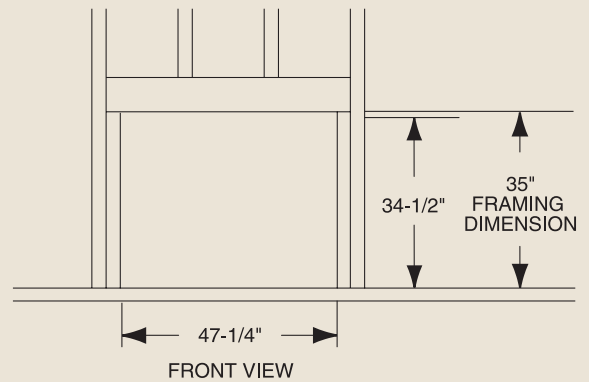

A Brand of Monessen Hearth Systems Co.
149 Cleveland Drive, Paris, Kentucky 40361

www.monessenhearth.com

To avoid personal injury or property damage, the product described by this brochure must be installed, operated and maintained in strict compliance with the instructions packaged with the product and all applicable building or fire codes. Contact local building or fire officials about restrictions and installation inspection requirements. All photographs and drawings on this brochure are for illustrative purposes only and are not intended for, nor should they be used as a substitute for the instructions packaged with the unit. Appearance and specifications of the product are subject to change without notice. © 2009 Monessen Hearth Systems Co.