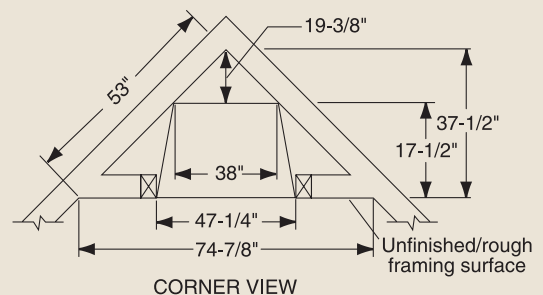

A Brand of Monessen Hearth Systems Co.
149 Cleveland Drive, Paris, Kentucky 40361

www.monessenhearth.com

To avoid personal injury or property damage, the product described by this brochure must be installed, operated and maintained in strict compliance with the instructions packaged with the product and all applicable building or fire codes. Contact local building or fire officials about restrictions and installation inspection requirements. All photographs and drawings on this brochure are for illustrative purposes only and are not intended for, nor should they be used as a substitute for the instructions packaged with the unit. Appearance and specifications of the product are subject to change without notice. © 2009 Monessen Hearth Systems Co.