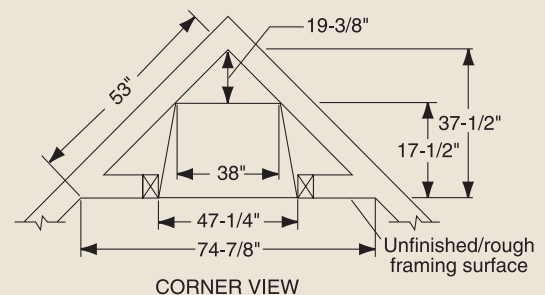

A Brand of Monessen Hearth Systems Co.
149 Cleveland Drive, Paris, Kentucky 40361

www.monessenhearth.com

To avoid personal injury or property damage, the product described by this brochure must be installed, operated and maintained in strict compliance with the instructions packaged with the product and all applicable building or fire codes. Contact local building or fire officials about restrictions and installation inspection requirements. All photographs and drawings on this brochure are for illustrative purposes only and are not intended for, nor should they be used as a substitute for the instructions packaged with the unit. Appearance and specifications of the product are subject to change without notice. © 2009 Monessen Hearth Systems Co.