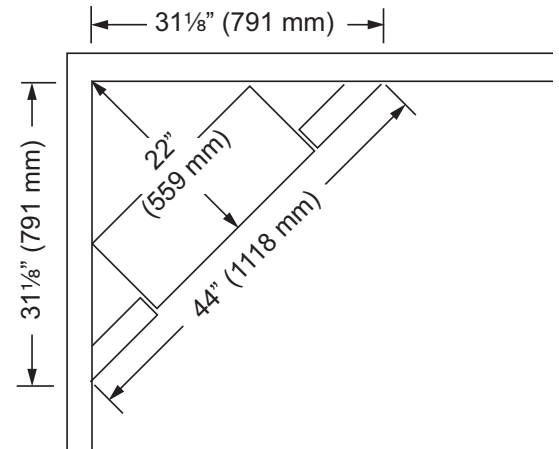

A Brand of Monessen Hearth Systems Co.
149 Cleveland Drive, Paris, Kentucky 40361
www.majesticproducts.com

To avoid personal injury or property damage, the product described by this brochure must be installed, operated and maintained in strict compliance with the instructions packaged with the product and all applicable building or fire codes. Contact local building or fire officials about restrictions and installation inspection requirements. All photographs and drawings on this brochure are for illustrative purposes only and are not intended for, nor should they be used as a substitute for the instructions packaged with the unit. Appearance and specifications of the product are subject to change without notice. 02/10