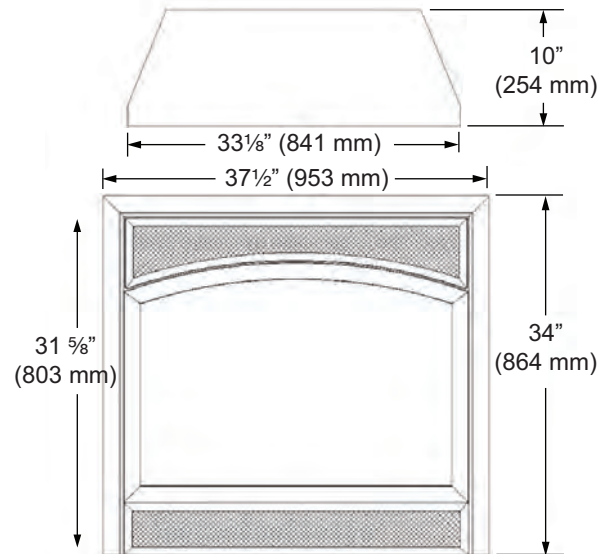

A Brand of Monessen Hearth Systems Co.
149 Cleveland Drive, Paris, Kentucky 40361
www.majesticproducts.com

To avoid personal injury or property damage, the product described by this brochure must be installed, operated and maintained in strict compliance with the instructions packaged with the product and all applicable building or fire codes. Contact local building or fire officials about restrictions and installation inspection requirements. All photographs and drawings on this brochure are for illustrative purposes only and are not intended for, nor should they be used as a substitute for the instructions packaged with the unit. Appearance and specifications of the product are subject to change without notice. 02/10