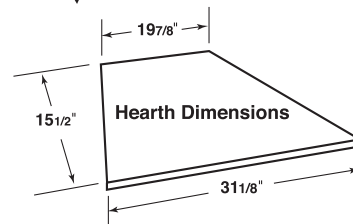

A Brand of Monessen Hearth Systems Co.
149 Cleveland Drive, Paris, Kentucky 40361
www.majesticproducts.com