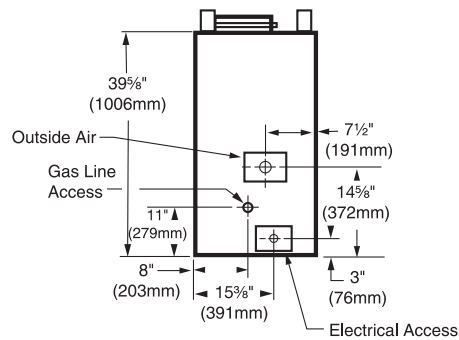

A Brand of Monessen Hearth Systems Co.
149 Cleveland Drive, Paris, Kentucky 40361
www.majesticproducts.com

To avoid personal injury or property damage, the product described by this brochure must be installed, operated and maintained in strict compliance with the instructions packaged with the product and all applicable building or fire codes. Contact local building or fire officials about restrictions and installation inspection requirements. All photographs and drawings on this brochure are for illustrative purposes only and are not intended for, nor should they be used as a substitute for the instructions packaged with the unit. Appearance and specifications of the product are subject to change without notice. 11/09