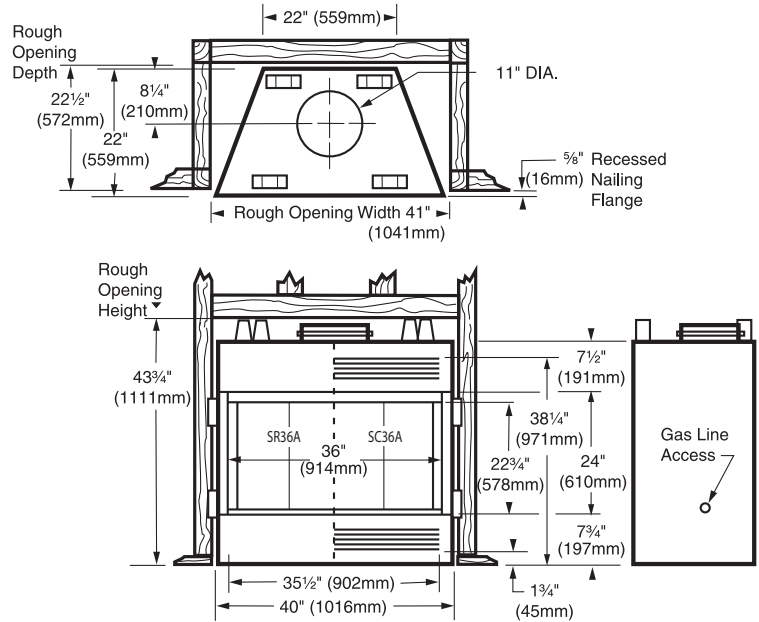

A Brand of Monessen Hearth Systems Co.
149 Cleveland Drive, Paris, Kentucky 40361
www.majesticproducts.com

To avoid personal injury or property damage, the product described by this brochure must be installed, operated and maintained in strict compliance with the instructions packaged with the product and all applicable building or fire codes. Contact local building or fire officials about restrictions and installation inspection requirements. All photographs and drawings on this brochure are for illustrative purposes only and are not intended for, nor should they be used as a substitute for the instructions packaged with the unit. Appearance and specifications of the product are subject to change without notice. 11/09