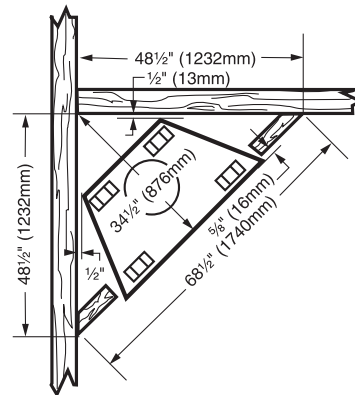

A Brand of Monessen Hearth Systems Co.
149 Cleveland Drive, Paris, Kentucky 40361
www.majesticproducts.com

To avoid personal injury or property damage, the product described by this brochure must be installed, operated and maintained in strict compliance with the instructions packaged with the product and all applicable building or fire codes. Contact local building or fire officials about restrictions and installation inspection requirements. All photographs and drawings on this brochure are for illustrative purposes only and are not intended for, nor should they be used as a substitute for the instructions packaged with the unit. Appearance and specifications of the product are subject to change without notice. 11/09