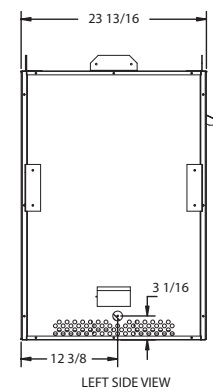

PRODUCT SPECIFICATIONS

Lo-Rider Right & Left Corner (LRF36/LLF36) Designer Vent Free Firebox

INTERIOR DIMENSIONS

Front opening width: 35 15/16"

Front opening height: 28"

Firebox depth: 23 13/16"

TECHNICAL INFORMATION

Clearance to Fireplace: Zero

CSA Design Certified

FIELD INSTALLED ACCESSORIES

Variable Thermostat Controlled Forced Air Blower & BLOTDL

Brass Hood

Outside Air Kit

Wide Profile Brass Hood

A Brand of Monessen Hearth Systems Co.
149 Cleveland Drive, Paris, Kentucky 40361
www.majesticproducts.com

To avoid personal injury or property damage, the product described by this brochure must be installed, operated and maintained in strict compliance with the instructions packaged with the product and all applicable building or fire codes. Contact local building or fire officials about restrictions and installation inspection requirements. All photographs and drawings on this brochure are for illustrative purposes