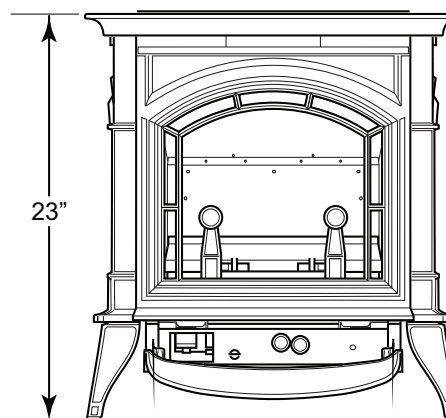

A Brand of Monessen Hearth Systems Co.
149 Cleveland Drive, Paris, Kentucky 40361
www.majesticproducts.com

To avoid personal injury or property damage, the product described by this brochure must be installed, operated and maintained in strict compliance with the instructions packaged with the product and all applicable building or fire codes. Contact local building or fire officials about restrictions and installation inspection requirements. All photographs and drawings on this brochure are for illustrative purposes only and are not intended for, nor should they be used as a substitute for the instructions packaged with the unit. Appearance and specifications of the product are subject to change without notice. 02/10