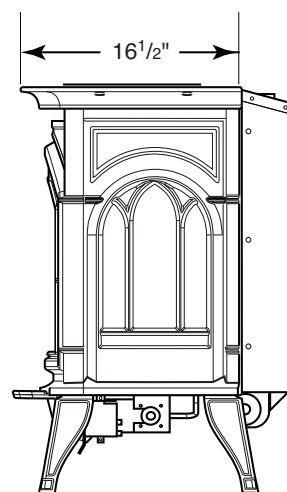

A Brand of Monessen Hearth Systems Co.
149 Cleveland Drive, Paris, Kentucky 40361
www.majesticproducts.com

To avoid personal injury or property damage, the product described by this brochure must be installed, operated and maintained in strict compliance with the instructions packaged with the product and all applicable building or fire codes. Contact local building or fire officials about restrictions and installation inspection requirements. All photographs and drawings on this brochure are for illustrative purposes only and are not intended for, nor should they be used as a substitute for the instructions packaged with the unit. Appearance and specifications of the product are subject to change without notice. 02/10