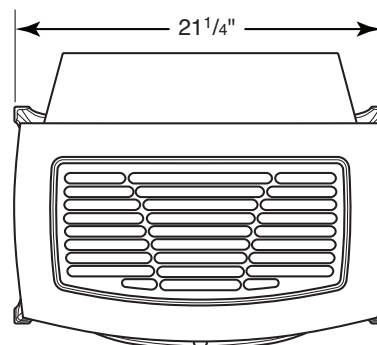

A Brand of Monessen Hearth Systems Co.
149 Cleveland Drive, Paris, Kentucky 40361
www.majesticproducts.com

To avoid personal injury or property damage, the product described by this brochure must be installed, operated and maintained in strict compliance with the instructions packaged with the product and all applicable building or fire codes. Contact local building or fire officials about restrictions and installation inspection requirements. All photographs and drawings on this brochure are for illustrative purposes only and are not intended for, nor should they be used as a substitute for the instructions packaged with the unit. Appearance and specifications of the product are subject to change without notice. 02/10