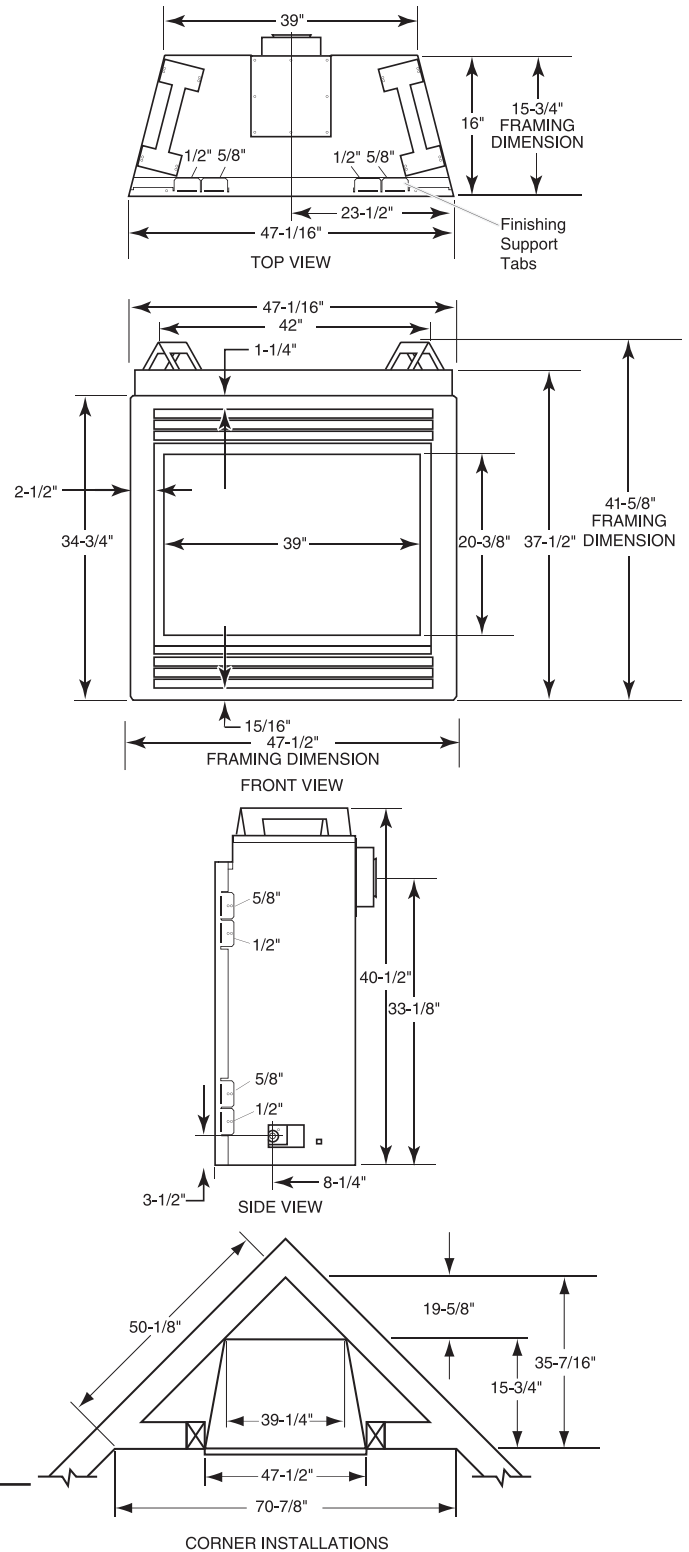

A Brand of Monessen Hearth Systems Co.
149 Cleveland Drive, Paris, Kentucky 40361
www.majesticproducts.com

To avoid personal injury or property damage, the product described by this brochure must be installed, operated and maintained in strict compliance with the instructions packaged with the product and all applicable building or fire codes. Contact local building or fire officials about restrictions and installation inspection requirements. All photographs and drawings on this brochure are for illustrative purposes only and are not intended for, nor should they be used as a substitute for the instructions packaged with the unit. Appearance and specifications of the product are subject to change without notice. 10/10 ver.1