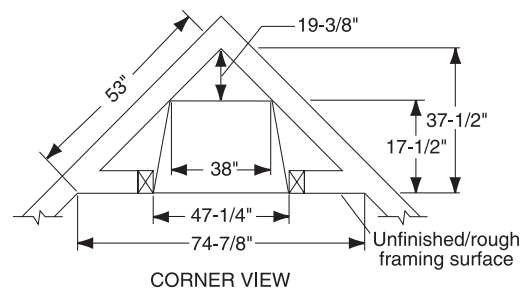

A Brand of Monessen Hearth Systems Co.
149 Cleveland Drive, Paris, Kentucky 40361
www.majesticproducts.com

To avoid personal injury or property damage, the product described by this brochure must be installed, operated and maintained in strict compliance with the instructions packaged with the product and all applicable building or fire codes. Contact local building or fire officials about restrictions and installation inspection requirements. All photographs and drawings on this brochure are for illustrative purposes only and are not intended for, nor should they be used as a substitute for the instructions packaged with the unit. Appearance and specifications of the product are subject to change without notice. 04/09