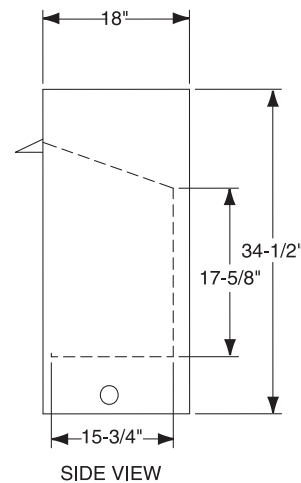

A Brand of Monessen Hearth Systems Co.
149 Cleveland Drive, Paris, Kentucky 40361
www.majesticproducts.com

To avoid personal injury or property damage, the product described by this brochure must be installed, operated and maintained in strict compliance with the instructions packaged with the product and all applicable building or fire codes. Contact local building or fire officials about restrictions and installation inspection requirements. All photographs and drawings on this brochure are for illustrative purposes only and are not intended for, nor should they be used as a substitute for the instructions packaged with the unit. Appearance and specifications of the product are subject to change without notice. 04/09