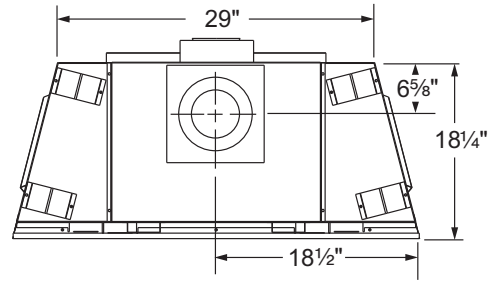

PRODUCT SPECIFICATIONS

400DVBHSC(7) Direct Vent Gas Fireplace

GLASS VIEWING AREA

29"W x 20-3/8"H (591 Square Inches)

TECHNICAL INFORMATION

- Max. Btu Input: 27,000 BTU/HR
- Ignition System: Standing Pilot
- Gas Type: Natural or LP
- Illustrated consumer-friendly deluxe control panel with easy lift off capabilities
- Flue Type: Twist-Lock
- Termination: Rear/Top Vent Convertible
- Clearance to Flue for Interior: 3" Top, 1" Bottom and Sides**
- Clearance to Flue for Outside Wall: 1"
- Clearance to Fireplace: 1/2"
- CSA Design Certified