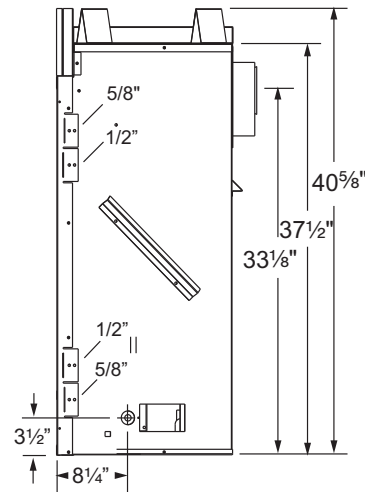

**If vertical rise is 7-1/2 feet or higher when in top vent configuration only, the vent clearance to combustibles is 1" on all sides of the horizontal run.

A Brand of Monessen Hearth Systems Co.
149 Cleveland Drive, Paris, Kentucky 40361
www.majesticproducts.com

To avoid personal injury or property damage, the product described by this brochure must be installed, operated and maintained in strict compliance with the instructions packaged with the product and all applicable building or fire codes. Contact local building or fire officials about restrictions and installation inspection requirements. All photographs and drawings on this brochure are for illustrative purposes only and are not intended for, nor should they be used as a substitute for the instructions packaged with the unit. Appearance and specifications of the product are subject to change without notice. 10/10 ver. 1