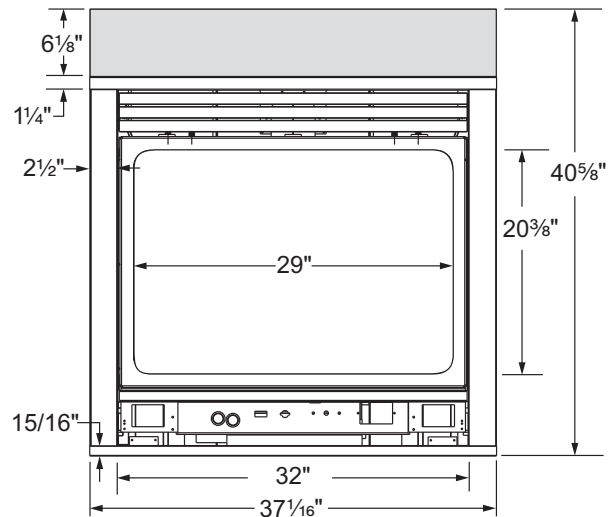

PRODUCT SPECIFICATIONS

400DVBHSC(7) Direct Vent Gas Fireplace

GLASS VIEWING AREA

29"W x 20-3/8"H (591 Square Inches)

TECHNICAL INFORMATION

- Max. Btu Input: 27,000 BTU/HR
- Ignition System: Standing Pilot
- Gas Type: Natural or LP
- Illustrated consumer-friendly deluxe control panel with easy lift off capabilities
- Flue Type: Twist-Lock
- Termination: Rear/Top Vent Convertible
- Clearance to Flue for Interior: 3" Top, 1" Bottom and Sides**
- Clearance to Flue for Outside Wall: 1"
- Clearance to Fireplace: 1/2"
- CSA Design Certified