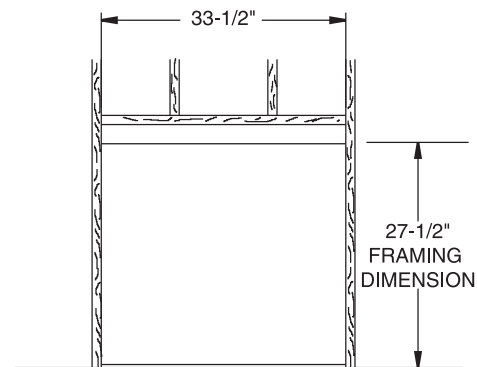

PRODUCT SPECIFICATIONS
33ISDG Vent Free Insert

INTERIOR DIMENSIONS

Front opening width - 27"
Front opening height - 14-1/2"
Rear wall width - 21"
Firebox depth - 13"

TECHNICAL INFORMATION

Max. BTU Input: 28,000 BTU/HR
Ignition System: Standing Pilot
Gas Type: Natural or LP
Controls: Thermostat or Millivolt
Clearance to Fireplace: Zero
CSA Design Certified

FIELD INSTALLED ACCESSORIES

Louvers: Polished Brass
Black Small Face Plate (33" H x 43" W): Includes Brass Trim
Black Large Face Plate (36" H x 50" W): Includes Brass Trim
Volcanic Rock
Ceramic Fiber Cinders
Ambient Technologies™ Remote Controls and Thermostats

FRONT VIEW

A Brand of Monessen Hearth Systems Co.
149 Cleveland Drive, Paris, Kentucky 40361
www.majesticproducts.com

To avoid personal injury or property damage, the product described by this brochure must be installed, operated and maintained in strict compliance with the instructions packaged with the product and all applicable building or fire codes. Contact local building or fire officials about restrictions and installation inspection requirements. All photographs and drawings on this brochure are for illustrative purposes only and are not intended for, nor should they be used as a substitute for the instructions packaged with the unit. Appearance and specifications of the product are subject to change without notice. 04/09