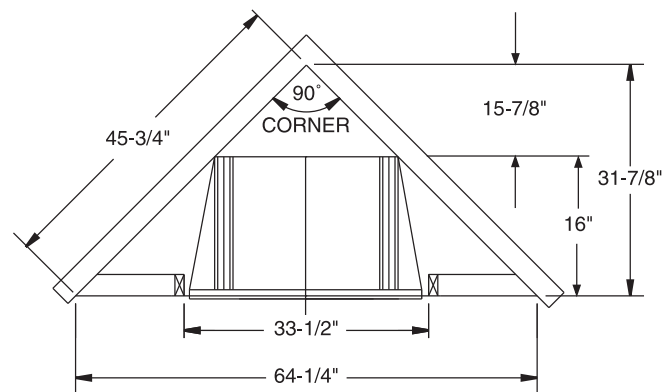

CORNER VIEW

A Brand of Monessen Hearth Systems Co.
149 Cleveland Drive, Paris, Kentucky 40361
www.majesticproducts.com

To avoid personal injury or property damage, the product described by this brochure must be installed, operated and maintained in strict compliance with the instructions packaged with the product and all applicable building or fire codes. Contact local building or fire officials about restrictions and installation inspection requirements. All photographs and drawings on this brochure are for illustrative purposes only and are not intended for, nor should they be used as a substitute for the instructions packaged with the unit. Appearance and specifications of the product are subject to change without notice. 04/09