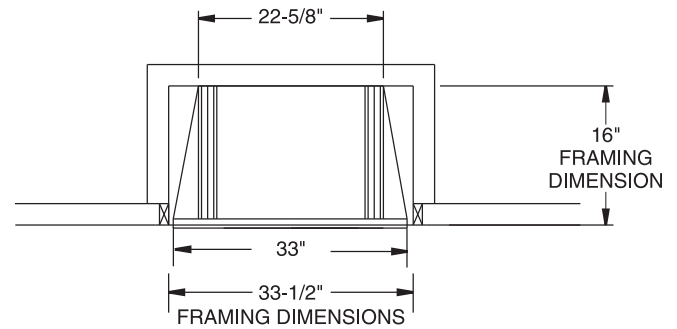

PRODUCT SPECIFICATIONS
33ISDG Vent Free Insert

INTERIOR DIMENSIONS

Front opening width - 27"
 Front opening height - 14-1/2"
 Rear wall width - 21"
 Firebox depth - 13"

TECHNICAL INFORMATION

Max. BTU Input: 28,000 BTU/HR
 Ignition System: Standing Pilot
 Gas Type: Natural or LP
 Controls: Thermostat or Millivolt
 Clearance to Fireplace: Zero
 CSA Design Certified

FIELD INSTALLED ACCESSORIES

Louvers: Polished Brass
 Black Small Face Plate (33" H x 43" W): Includes Brass Trim
 Black Large Face Plate (36" H x 50" W): Includes Brass Trim
 Volcanic Rock
 Ceramic Fiber Cinders
 Ambient Technologies™ Remote Controls and Thermostats