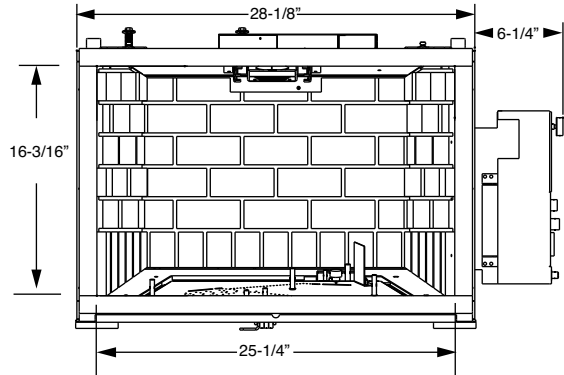

A Brand of Monessen Hearth Systems Co.
149 Cleveland Drive, Paris, Kentucky 40361
www.majesticproducts.com

To avoid personal injury or property damage, the product described by this brochure must be installed, operated and maintained in strict compliance with the instructions packaged with the product and all applicable building or fire codes. Contact local building or fire officials about restrictions and installation inspection requirements. All photographs and drawings on this brochure are for illustrative purposes only and are not intended for, nor should they be used as a substitute for the instructions packaged with the unit. Appearance and specifications of the product are subject to change without notice. 07/08