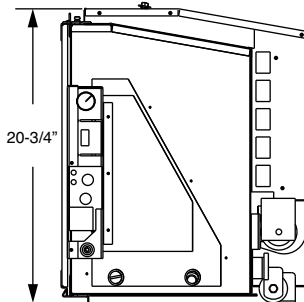

A Brand of Monessen Hearth Systems Co.
149 Cleveland Drive, Paris, Kentucky 40361
www.majesticproducts.com

To avoid personal injury or property damage, the product described by this brochure must be installed, operated and maintained in strict compliance with the instructions packaged with the product and all applicable building or fire codes. Contact local building or fire officials about restrictions and installation inspection requirements. All photographs and drawings on this brochure are for illustrative purposes only and are not intended for, nor should they be used as a substitute for the instructions packaged with the unit. Appearance and specifications of the product are subject to change without notice. 07/08