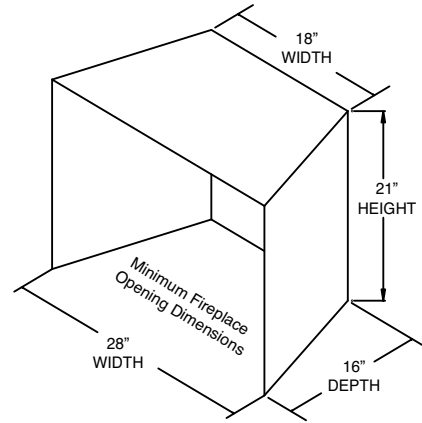

A Brand of Monessen Hearth Systems Co.
149 Cleveland Drive, Paris, Kentucky 40361
www.majesticproducts.com

To avoid personal injury or property damage, the product described by this brochure must be installed, operated and maintained in strict compliance with the instructions packaged with the product and all applicable building or fire codes. Contact local building or fire officials about restrictions and installation inspection requirements. All photographs and drawings on this brochure are for illustrative purposes only and are not intended for, nor should they be used as a substitute for the instructions packaged with the unit. Appearance and specifications of the product are subject to change without notice. 07/08