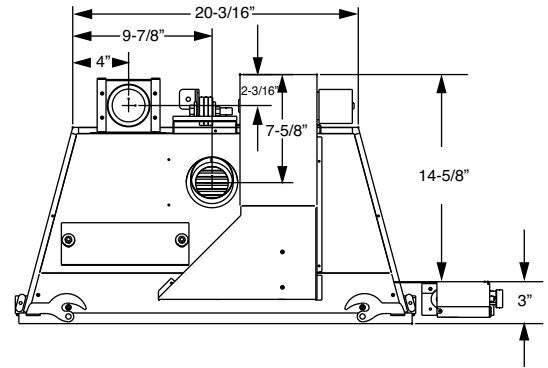

PRODUCT SPECIFICATIONS  
**30ILDV TOPAZ Direct Vent Insert System**

**GLASS VIEWING AREA**

25-1/4"W x 16-3/16"H (409 Square Inches)

**TECHNICAL INFORMATION**

Max. Btu Input: 30,000 BTU/HR  
 EnerGuide Ratings Fireplace Efficiency: 71.9% NG/ 83.7% LP  
 Afue Efficiency: 65.9% NG / 68.5% LP  
 Thermal Efficiency: UP TO 89.6%  
 CSA Design Certified

**FIELD INSTALLED ACCESSORIES**

- Surrounds: Colonial and Bevelled surrounds offered in Iron Age & Black Texture (Colonial surround features cast iron 4-3/4" mantel shelf)
- Natural Flame™ burner with fiber ceramic log set
- Tavern Brown firebrick
- Thermostat blower (160 cfm) standard
- 3" intake, 3" exhaust
- 18" flex line with On/Off shut-off valve
- Valve located on outside of firebox for easy access and maintenance